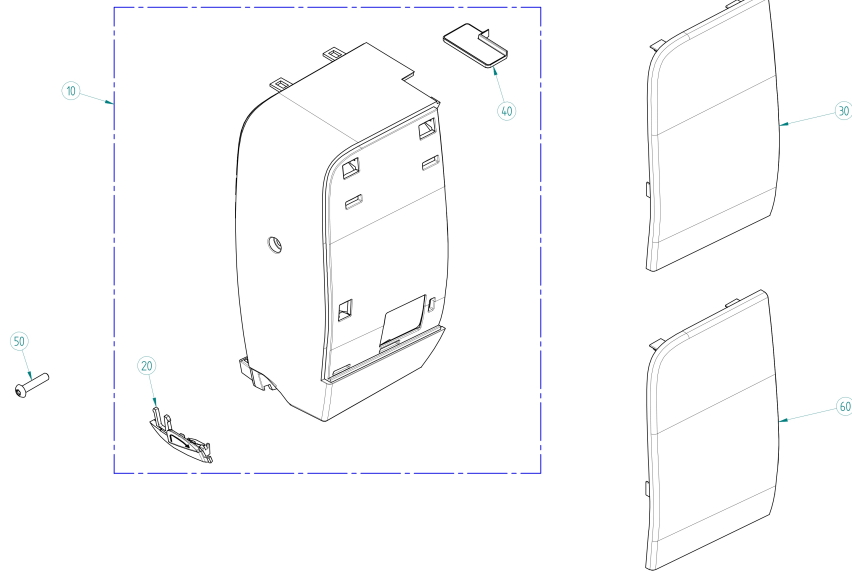

BERNINA 770 QE

Head Cover

Pos	Item number	Description
10	0331297101	Head Cover Cpl.
20	0317697300	Thread Cutter Cpl
30	0339517005	Head Cover Face Plate Cpl B770 QE
40	0353087000	Acoustic Absorption Cpl.
50	0032465046	Socket Button Head Screws M4x20 ISO 7380-1 - BN6404 Art-No. 1983644
60	0339517008	Head Cover Face Plate B765