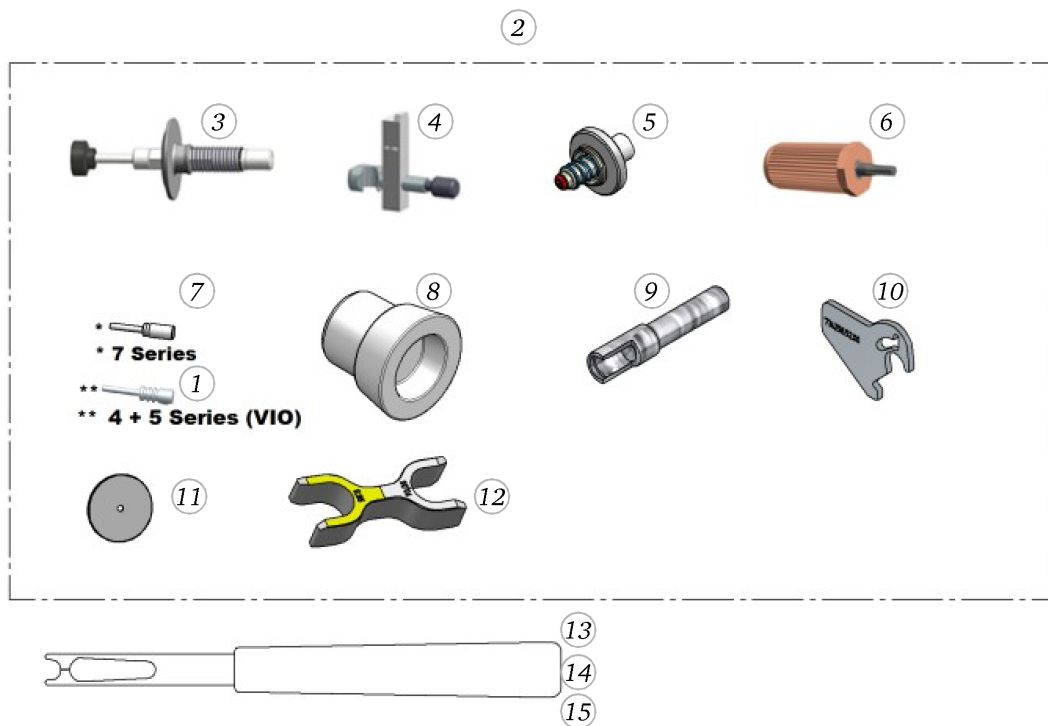

BERNINA 770 QE

Gauges

Pos	Item number	Description
1	0308835003	Setting-gauge L = 19.25
2	0343847507	Special Tool set BERNINA hook machines
2	0343847607	Special Tool set BERNINA hook machines
3	7345417000	ADJUSTING-GAUGE HOOK-DRIVER-B9
3	7345417200	adjusting gauge hook bearing B9
4	7345717001	LOOP LIFT GAUGE 7-SERIES
5	0339247000	ADJ-GAUGE-BOBBIN-THREAD-TEN
5	1043817100	test weight cpl. bobbin case
6	0304755101	SCREWDRIVER TORX 8
7	0308835002	GAUGE L = 18,98
8	0343705000	BOBBIN WINDER ADJUSTING GAUGE
9	7345625000	AUXILIARY TOOL FOR MOUNTING CIRCLIP
10	7342585200	ADJUSTING GAUGE TIMING TH
11	7349565000	DISTANCE GAUGE
12	7353865000	DISTANCE AND CHECK GAUGE
13	0339585000	Benzing-tool
14	0339585001	Benzing-tool
15	0339585002	Benzing-tool