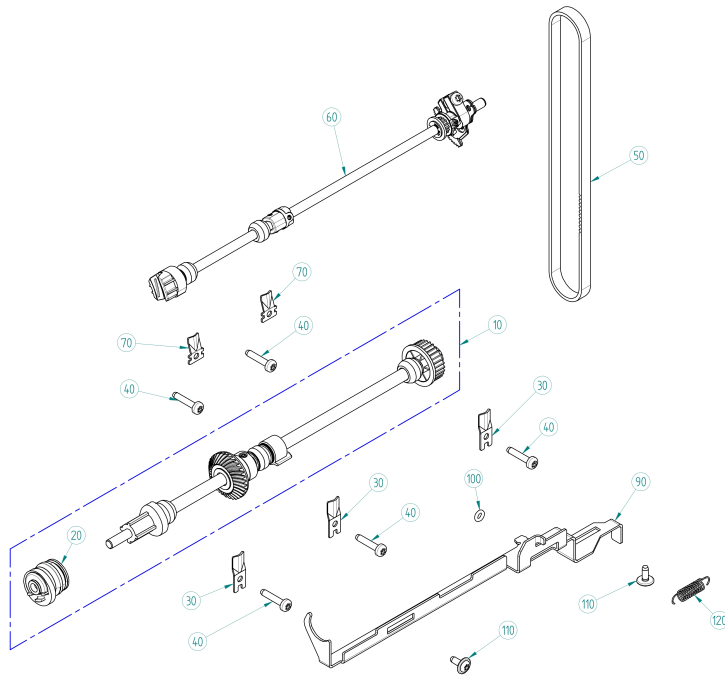

BERNINA 770 QE

Hook Driver

Pos	Item number	Description
10	0356905200	Hook Race Cover (9mm)
20	0329895001	Delta Pt Pan Head Screw With Torx 2,5x 8
30	0334895100	Flat Spring
40	0335655100	Rotation Axis
50	23500853++	Circlips For Shafts d1 2.3 DIN6799 - BN809 Art-No.1284630
60	30102103++	Bolt
70	0331325000	Axle Clip
80	0301315000	Latch
80	0301315100	Latch
90	0367105000	Compression Spring
100	0353697500	Bobbin Case Preasm. sewing
110	0334365500	Bobbin
120	0349007300	Hook Body Cpl.
130	0353297100	Hook Race Cover-Preasm (9mm)
130	0353297200	Hook Race Cover Preasm (9mm)
140	0078865044	Socket Pan Head Thread Forming Screws M4x12 DIN7500 - BN13916 Art-No. 2027607
150	0329905012	Delta Pt Round Washer Head Screw With Torx 2.5x 8
160	0334867100	Holder-Cpl
160	0334867200	Holder Cpl
170	0078885043	Button Head Screw Torx Dt M4x10
180	1028397500	Hook Driver Cpl HD hybrid
190	0334357500	Sleeve Cpl
200	0032465073	Socket Button Head Screws M2.5x5 ISO 7380-1 - BN6404 Art-No. 3271444

BERNINA 770 QE

Crank- and Base Shaft

Pos	Item number	Description
40	0330977000	Base-Shaft-Acc
10	0330977100	BASE SHAFT ACC.
20	0334925000	Lifting Cam
30	0316595200	Clamping Clow
40	0078865046	Socket Pan Head Thread Forming Screws M4x20 DIN7500 - BN13916 Art-No. 3070342
50	0309555003	Toothed-Belt Htd HTD-474-3M-8 CXP
50	0309555103	toothed belt HTD HTD-474-3M-8 CXP
60	0337347001	Crank-Shaft Asm.- with UT-drive
60	0337347101	crank shaft asm. with UT-drive
70	0330995000	Clamping Clow
90	0330945100	Feeddog Linkage Lever
100	0030735002	O-ring Seal D4/d2 70ShoreA NBR DIN3771
110	0078885043	Button Head Screw Torx Dt M4x10
120	0331485100	Spring