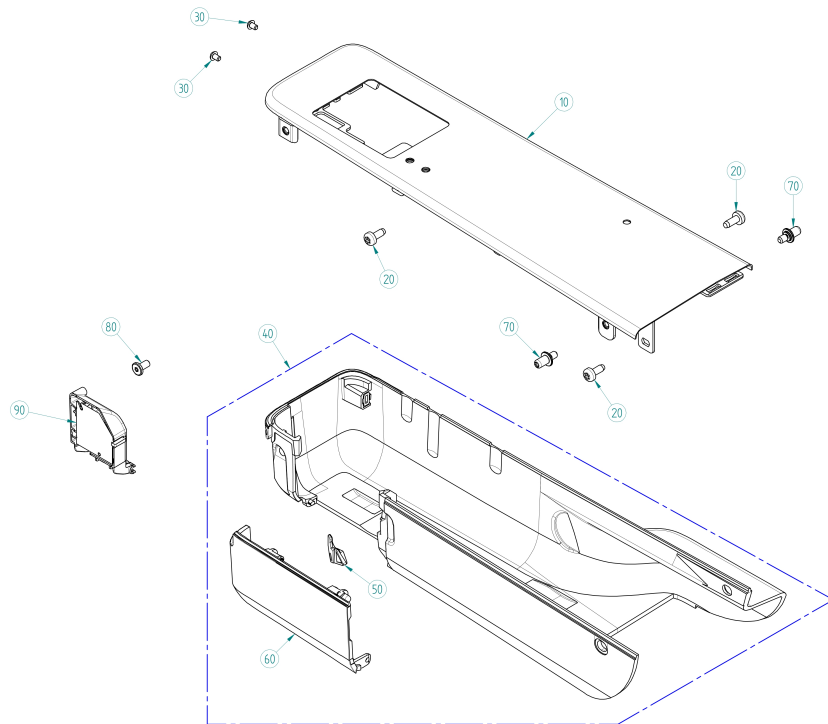

BERNINA 770 QE

Free Arm Cover

Pos	Item number	Description
10	0336657000	Free Arm Cover Cpl.
20	0078865043	Socket Pan Head Thread Forming Screws M4x10 DIN7500 - BN13916 Art-No. 2027593
30	0032465008	Socket Button Head Screws M3x4.5 screw head after BN6404
40	0339537100	Socket Cover Preasm
40	0339537200	Socket Cover Preasm
50	0345677000	Thread Cutter Cpl.
60	0336357000	Bobbin Door Cpl.
70	0320825000	Shoulder Screw
70	0320825100	Shoulder Screw
80	0329445043	Hexalobular Socket Head Cap Screws M4x8 - BN20146 Art-No. 3233666
90	0335927601	LTO - Housing Cpl with C-signal
100	0319455000	Rubber Stop
100	0319455200	Rubber Stop