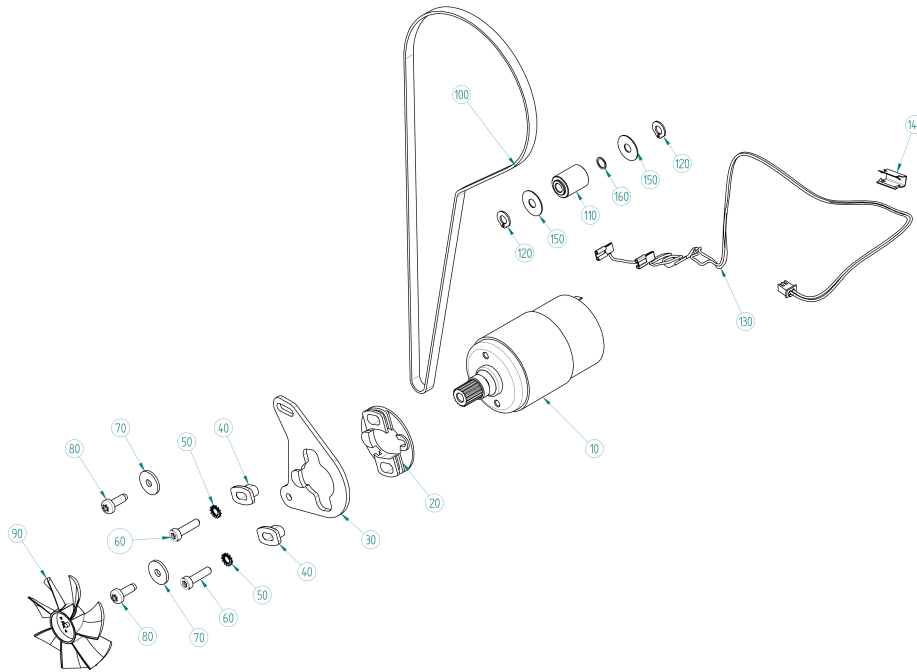

BERNINA 770 QE

Main Motor

Pos	Item number	Description
10	0323867200	Motor With Belt Wheel
20	0078985100	Cuff
20	0078985200	Cuff
30	0088495000	Motor Support
40	0078995100	Bushing
40	0078995200	Bushing
50	23350653++	Curved Spring Washe d4.3xD8xs0.5
60	0077525045	Head Cap Screw Torx M4x16 ISO 14580 - BN4850 Art-No. 1146017
70	22954313++	Washer d4.2xD14xs1.5
80	0078865044	Socket Pan Head Thread Forming Screws M4x12 DIN7500 - BN13916 Art-No. 2027607
90	0319595100	Fan Impeller
100	0079035008	Belt STD-618-S2M-6
110	0343605100	Tensioning Roller tensioning roller
120	23526053++	Circlip d5 x D9,6 x s0,8
130	0038537107	Cable Main Motor Cpl
140	0048315000	Clamp
150	0089255020	Washer d5,1xD15xs0,5
160	0078955022	Synthetic Washer 5,4 x 7 x 0,3