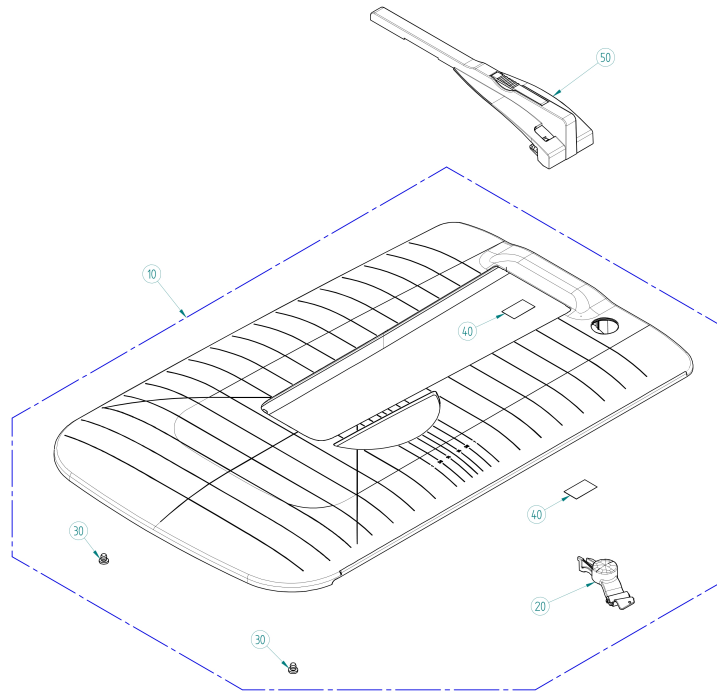

BERNINA 770 QE

Sewing Platform

Pos	Item number	Description
10	0331317000	Sewing-Table-Cpl.
10	0331317100	Slide-on table
20	0313345100	Pushbutton
30	0313375000	Rubber Buffer
40	0333125001	Adhesive Tape
50	0325277100	Seam Guide Cpl