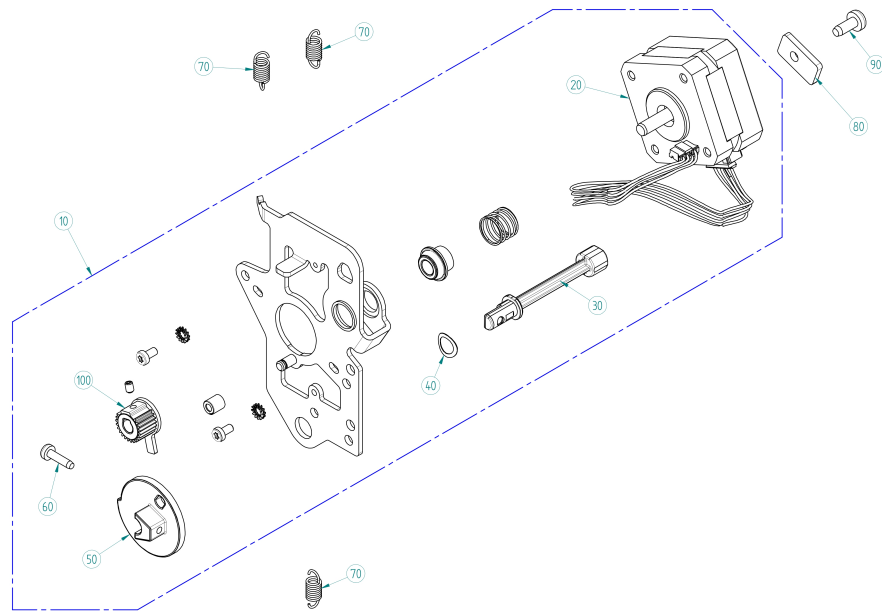

BERNINA 770 QE

Stitchlength Regulation

Pos	Item number	Description
10	0317747100	Pass Length Transmission
20	0322335000	Stepper Motor
30	0310465000	Rotational Connector
40	0089595010	Curved Spring Washer 7.2/10.2x02
50	0306755000	Adjusting Cam
60	0078865036	Socket Pan Head Thread Forming Screws M3x12 DIN7500 - BN13916 Art-No. 2027569
70	25629203++	Spring
80	0049205100	Clamp
90	0078865043	Socket Pan Head Thread Forming Screws M4x10 DIN7500 - BN13916 Art-No. 2027593
100	0317807000	Pinion Asm