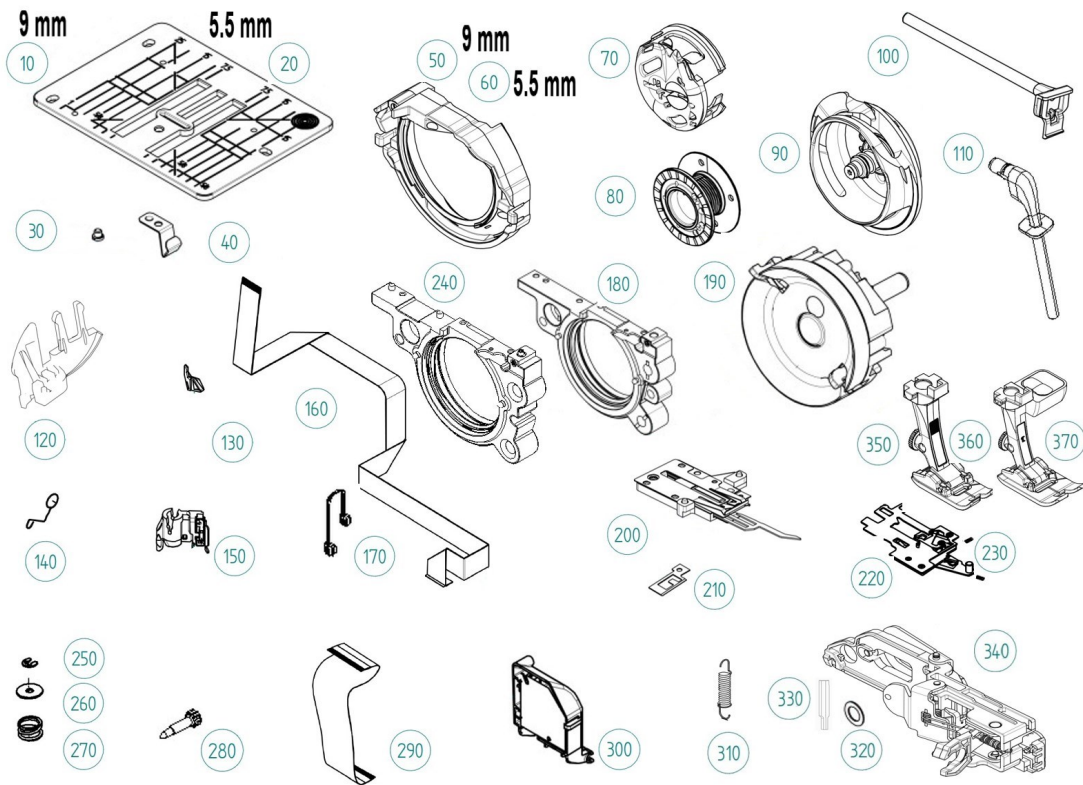

BERNINA 770 QE

7 Series Recommended Spare Parts for Dealers

Pos	Item number	Description
10	0340197007	Stitch Plate Cpl. standard 9mm with hack
20	0340197006	Stitch Plate Cpl. Feed dog 5,5mm / ZZ 5,5mm with hack
30	20500223++	Slotted Machine Screw M2x1.8 nickel-plated
40	0078755200	Clip
40	0078755300	Clip
50	0356905200	Hook Race Cover (9mm)
60	0356915200	Hook Race Cover (5,5mm)
70	0353697500	Bobbin Case Preasm. sewing
80	0334365400	Bobbin
80	0334365500	Bobbin
90	0349007300	Hook Body Cpl.
100	0330385000	Spool Support
110	0330367000	Spool Support Pin Turnable Cpl.
120	0345677000	Thread Cutter Cpl.
130	0317697300	Thread Cutter Cpl
140	0079545401	Regulator Spring
150	0337927100	Threader Head Packed Semi-automatic
160	0362747400	Spare-set Cable B7-serie
160	0362717200	Spare-set Cable B7-serie
170	0328655000	Cable Cpl.
180	0343937005	Sparepart-set Hook Guideway with calotte disc
190	1028397500	Hook Driver Cpl HD hybrid
200	1040987000	Stitch-Plate Carrier Preasm
200	1040987100	Stitch Plate Carrier Preasm
210	0334285100	Blade
220	0335757300	Base Plate Cpl with thread-brake
220	0334417100	Thread Guide Cpl
230	0335785000	Spring
240	1046897100	Hook-Guideway cpl
240	1046897200	Hook Guideway cpl
250	23500553	LOCK RING BENZING 1.5
260	22950213	washer
270	0335395100	Spring

BERNINA 770 QE

7 Series Recommended Spare Parts for Dealers

Pos	Item number	Description
280	0328275200	Screw For Needle Clamp
290	0311355008	Flat-Flexible Cable Pitch
290	0311355108	Flat Flexible Cable Pitch
300	0335927601	LTO - Housing Cpl with C-signal
310	0317565000	Tension Spring
320	008925500	FLAT WASHER 4,3/12x1 BN729
330	1047185000	Blocking Bolt
340	0335747200	Coupler Carriage Asm asm
350	0084457400	REVERSE PATTERN FOOT ##1 PA
360	315010032	SCREW
360	1052205000	Fastening Screw M3 x 2,5
370	0332027200	REVERSE PATTERN FOOT ##1C PACKED