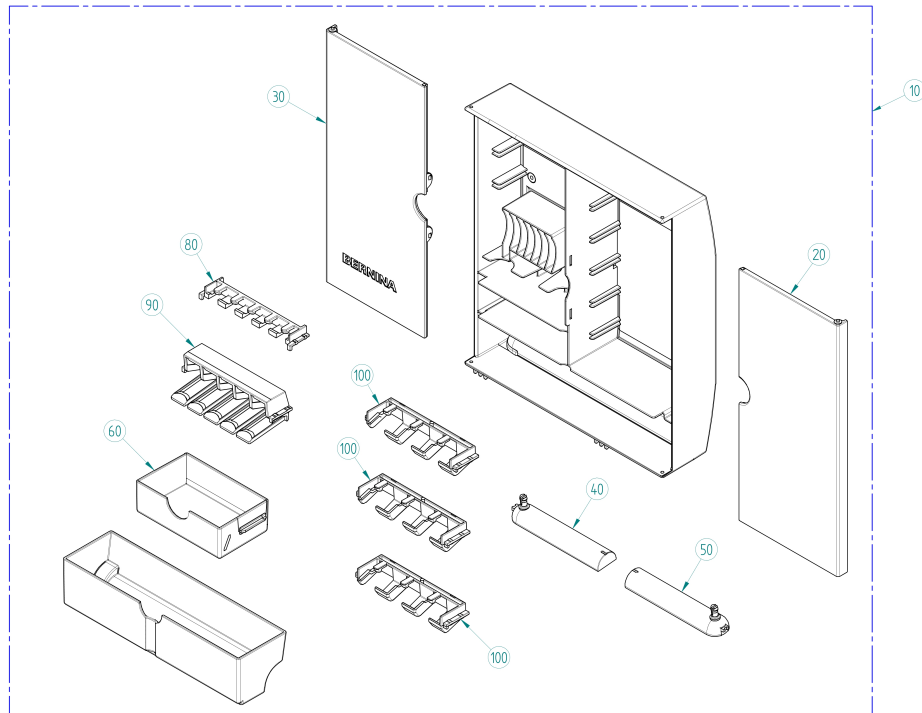

BERNINA 770 QE

Accessoires Box

Pos	Item number	Description
10	0303967212	Accessoires Box Cpl. B7xx
20	0303975102	Door Right without bulges, smoke translucent
20	0303975202	door right without bulges, smoke translucent
30	0303985003	Door Left without bulges, smoke transparent
40	0303997101	Swing Foot Cpl. left white
50	0303997103	Swing Foot Cpl. right white
60	0304005001	Drawer Small white
80	0304025000	Rack For Foot
90	0339455000	Rack For Bobbins
100	0326955000	Rack For Foot