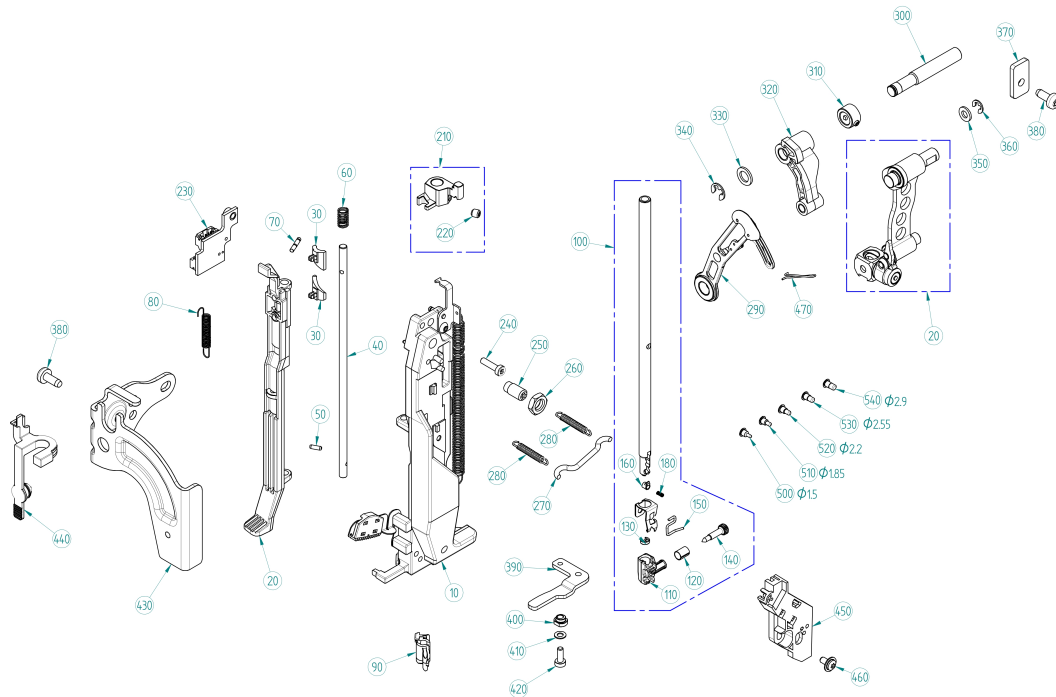

BERNINA 770 QE

Needlebar Support with Threader

Pos	Item number	Description
10	0318717301	Needle Bar Support Cpl
20	0334795100	Thread-up Support
30	0306495000	Curve Inset
40	0075745202	Auto Threader Shaft
50	0082395011	Spiral Spring Pin 2x6 ISO 8750 - BN874 Art-No. 1323334
60	0075965000	Druckfeder -
70	0318665301	Swing Spike
80	0075315201	Tension Spring De=4,4 L0=30,1 d=0,4
90	0337927100	Threader Head Packed Semi-automatic
100	0333227101	Needle Bar Cpl with Basting Device
110	0326665100	Needle-Clamp
120	0326665200	Needle Clamp
130	0012965200	Spring Husk
140	0326705000	Needle Mask
140	0328275200	Screw For Needle Clamp
150	0326805000	Thread Guide
160	0326915000	Guide
180	0339575000	Spring
200	0363307001	Link Ass.
210	0331457000	Guide Cpl
220	0078665041	Hexalobular Socket Set Screws M4x4 ISO 4026 - BN11493 Art-No. 3060207
230	0321177000	PCBA Needle Threader
240	0077525034	Head Cap Screw Torx M3x12 ISO 14580 - BN4850 Art-No. 1145959
250	0320115001	Adjustin-screw
260	0320125000	0320125_00
270	0325835000	Springbalance
280	0322325100	Spring
290	0351467000	Thread Take Up Lever Cpl
300	0317165100	Bolt
310	0077817102	Adjusting Ring Cpl. d 7 - D 11 x 6
320	0336665000	Steering