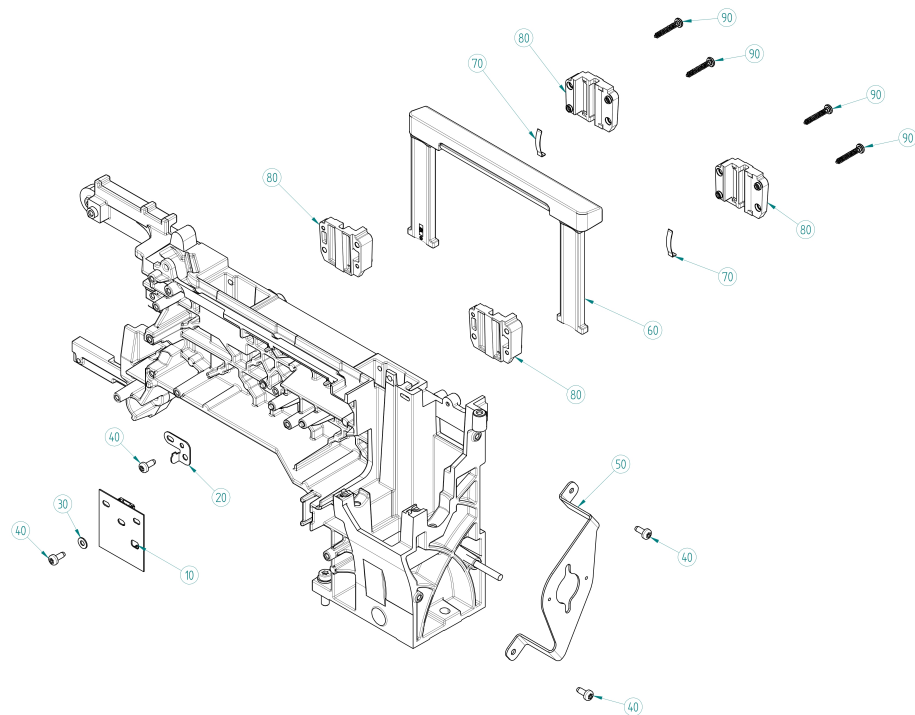

BERNINA 770 QE

Chassis Stand

Pos	Item number	Description
10	0316797400	PCPA P-print
20	0078405000	Federeinhaengewinkel
30	22954113++	Flat Washers 4.2/9x1 black
40	0078865043	Socket Pan Head Thread Forming Screws M4x10 DIN7500 - BN13916 Art-No. 2027593
50	0331175000	0331175_00
60	0315135000	Handle
70	0315125000	Leaf Spring
80	0315115200	Guidance
90	0023345047	Screw Pan Head Pt 4 x 25 WN1452 - BN20138 Art- No. 3216042