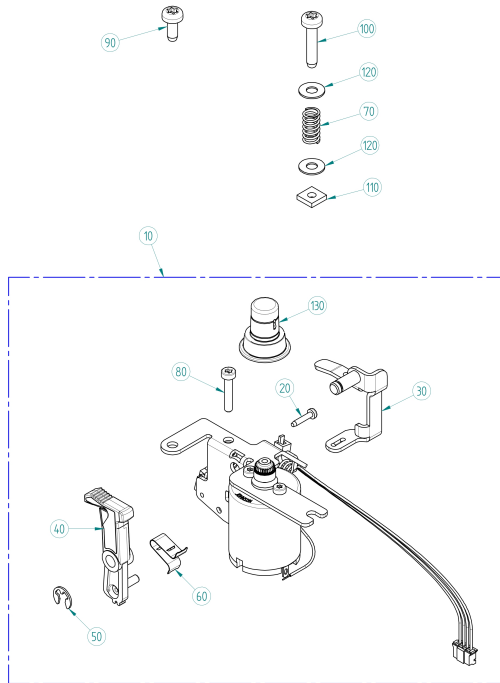

BERNINA 770 QE

Bobbinwinder with Motor

Pos	Item number	Description
10	0336087100	Bobbin Winder Cpl
20	0078865015	Socket Pan Head Thread Forming Screws M2x10 DIN7500 - BN13916 Art-No. 3271298
30	0311527100	Governor Lever Cpl
40	0336057000	Release Lever Cpl.
50	23501453++	Circlips For Shafts d1 4 DIN6799 - BN809 Art- No.1284657
60	0077745000	Spring
70	25545003++	Spring
80	0077525035	Head Cap Screw Torx M3x16 ISO 14580 - BN4850 Art-No. 1145967
90	0078865043	Socket Pan Head Thread Forming Screws M4x10 DIN7500 - BN13916 Art-No. 2027593
100	0078865046	Socket Pan Head Thread Forming Screws M4x20 DIN7500 - BN13916 Art-No. 3070342
110	22683903++	Square Nuts M4 s8x2 bright
120	22955013++	Flat Washer 4.3/10x0.6 black
130	0336047000	Spool Carrier Cpl