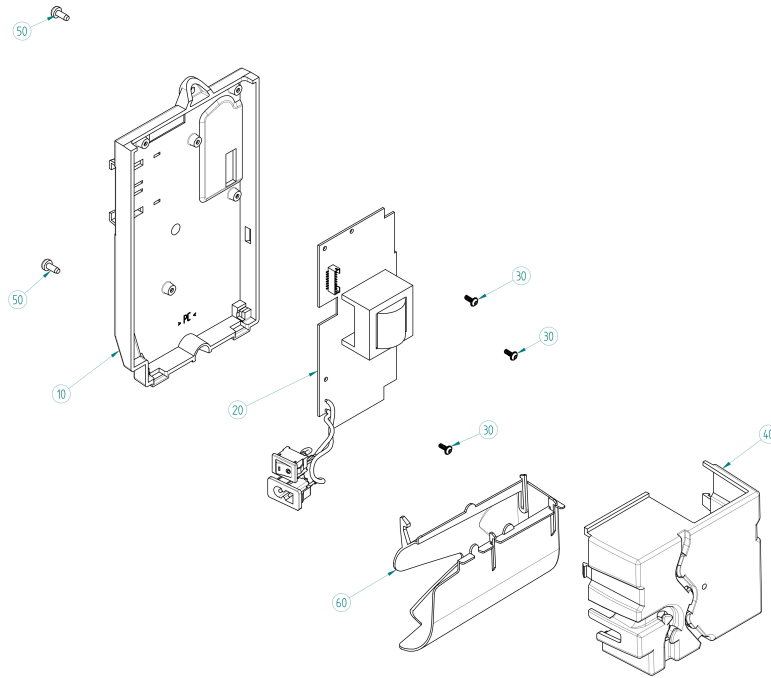

BERNINA 770 QE

Power Supply

Pos	Item number	Description
10	0317685300	Print Housing
20	0337787400	PCBA Power Supply
30	0329905022	Delta Pt Round Washer Head Screw With Torx 3x 8
40	0319565100	Print Cover
50	0078865043	Socket Pan Head Thread Forming Screws M4x10 DIN7500 - BN13916 Art-No. 2027593
60	0339765000	Air Duct