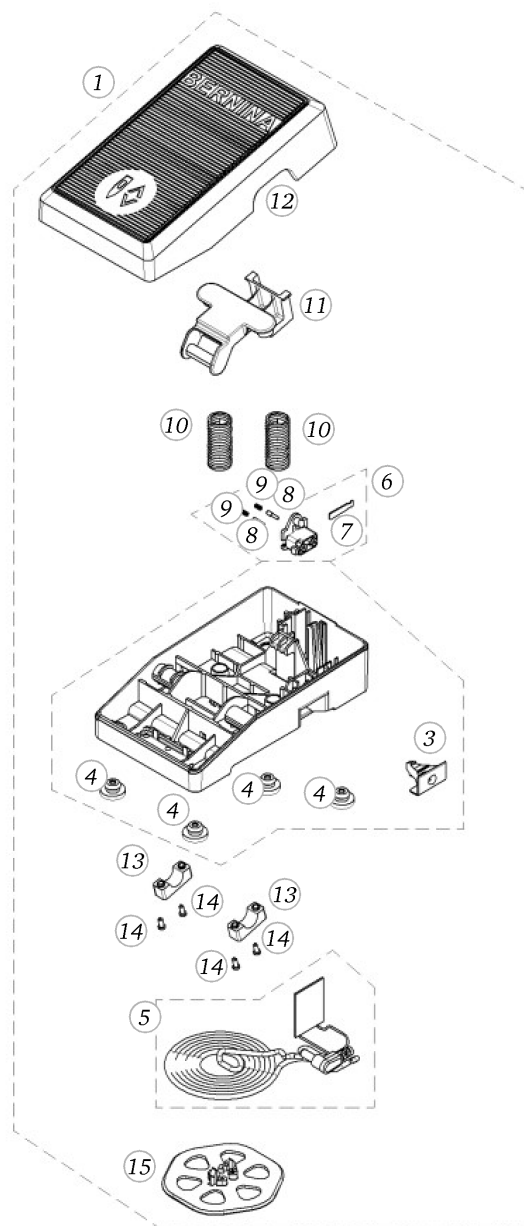

BERNINA 770 QE

Foot Control

Pos	Item number	Description
4	0079887501	FOOT CONTROLLER CLASSIC-LV1
1	1046637000	Foot Controller with Back Kick
3	0082655000	HOLDER
4	0026985001	Foot
5	0082957100	FOOT CONTROL CABLE SET
6	0026437000	Slidegate Valve Of Cpl.
7	325278030+	CONTACT PLATE
8	325355031+	TRACER PIN
9	25503303++	PRESSURE SPRING
10	25570103++	PRESSURE SPRING
11	325371030+	PRESSURE YOKE
12	0026457204	Footstep Disk Housing Cpl Footstep NCS (CLASSIC) Housing NCS
13	0026515002	Bride
14	20302323++	CYL. SCREW
15	0079875201	Wire Plate