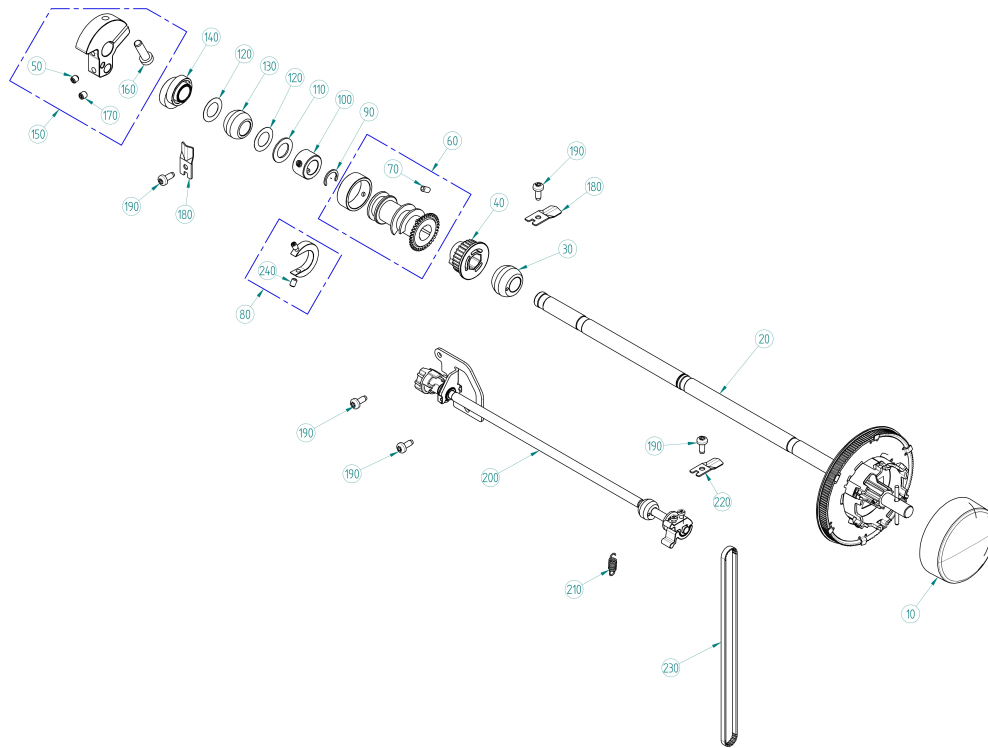

BERNINA 770 QE

Main Shaft

Pos	Item number	Description
10	0343955200	Hand Wheel
20	0333247000	Upper Shaft Cpl
30	0318975000	Excentricbearing
40	0336717100	Toothed Belt Driving Weehl Htd3m Cpl
50	0078685072	Hexalobular Socket Set Screws M5x0,5x5
60	0316767100	Synchro Disc Cpl.
70	0078665044	Hexalobular Socket Set Screws M4x8 ISO 4026 - BN11493 Art-No. 3060213
80	1023777000	Claw Ring Cpl.
90	0316785010	Crescent Ring 12 BN831
100	0077817101	Adjusting Ring Cpl.
110	0078955181	Synthetic Washer 12,3 x 20,3 x 1
120	0316775000	Washer 12,1 / 20 x 0,2 +0,05/0
130	0078235003	Bearing 12
140	0349215000	0349215_00
150	0312667200	Arm Shaft Balance Cpl
160	0077525066	Head Cap Screw Torx M6x20 ISO 14580 - BN4850 Art-No. 1146149
170	0078665072	Hexalobular Socket Set Screws M5x0,5x5
180	0077785300	Clamping Clow with slote
190	0078865043	Socket Pan Head Thread Forming Screws M4x10 DIN7500 - BN13916 Art-No. 2027593
200	0334607000	Crank Shaft Cpl
210	0343315000	Tension Spring De=6 L0=18,5 d=0,85
220	0316595200	Clamping Clow
230	0337725000	Belt T-profil
240	0078665043	Hexalobular Socket Set Screws M4x6 ISO 4026 - BN11493 Art-No. 3060208