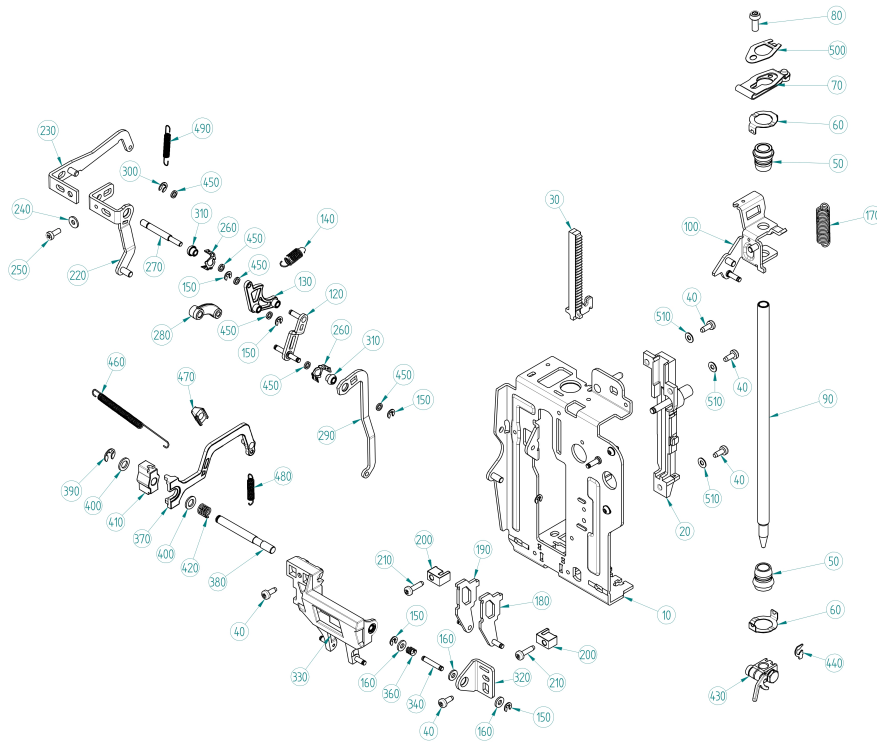

BERNINA 770 QE

Headplate

Pos	Item number	Description
290	0312965000	Steering Wheel
300	23501153++	Circlips For Shafts d1 3.2 DIN6799 - BN809 Art-No.1284649
310	0323315000	0323315_00
320	0324245000	Push Lever Support
330	0312857000	Push Lever Cpl
340	0320055004	Straight Pin With Two Cut-in
360	0324275000	0324275_00
370	0313197000	Thrust Reverser Cpl
380	0320055001	Straight Pin With Two Cut-in
390	1075625005	Circlip 4x9,3x0,7 Black Oxide Finish
390	23501453++	Circlips For Shafts d1 4 DIN6799 - BN809 Art-No.1284657
400	0089255023	Flat Washer 5.3/ 9x1 Bn726
410	0078065100	Swing Bearing
420	0324265000	0324265_00
430	0011177002	Clamping Piece Cpl. B-series
430	0011177202	Clamping Piece Cpl. B series
440	0089325000	Safety Plate
450	0078955003	Synthetic Washer 3,25 x 5 x 0,9
460	1059175000	Tension Spring
470	0312815000	Sliding Block
480	0323785000	Tension Spring De=4,4 L0=23,57 d=0,53
490	0324045000	Tension Spring De=4 L0=31,4 d=0,4
500	0346065000	Flat Spring
510	1075355000	Washer 3,2x7x0,5 Black Oxide Finish