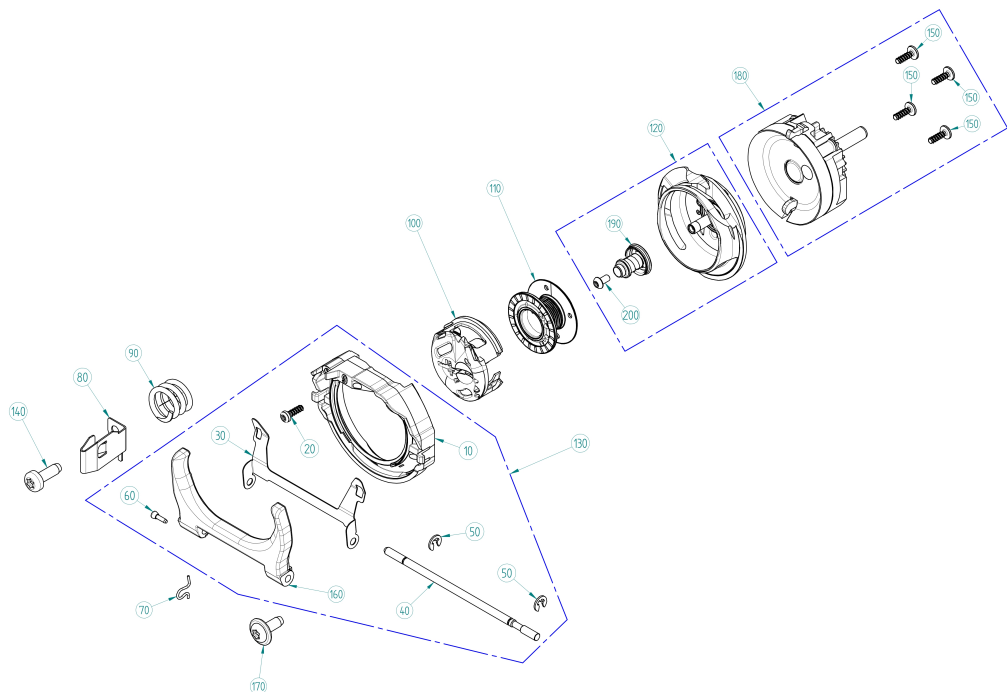

BERNINA 770 QE

Hook Driver

Pos	Item number	Description
10	0356905200	Hook Race Cover (9mm)
20	0329895001	Delta Pt Pan Head Screw With Torx 2,5x 8
30	0334895100	Flat Spring
40	0335655100	Rotation Axis
50	23500853++	Circlips For Shafts d1 2.3 DIN6799 - BN809 Art-No.1284630
60	30102103++	Bolt
70	0331325000	Axle Clip
80	0301315000	Latch
80	0301315100	Latch
90	0367105000	Compression Spring
100	0353697500	Bobbin Case Preasm. sewing
110	0334365500	Bobbin
120	0349007300	Hook Body Cpl.
130	0353297100	Hook Race Cover-Preasm (9mm)
130	0353297200	Hook Race Cover Preasm (9mm)
140	0078865044	Socket Pan Head Thread Forming Screws M4x12 DIN7500 - BN13916 Art-No. 2027607
150	0329905012	Delta Pt Round Washer Head Screw With Torx 2.5x 8
160	0334867100	Holder-Cpl
160	0334867200	Holder Cpl
170	0078885043	Button Head Screw Torx Dt M4x10
180	1028397500	Hook Driver Cpl HD hybrid
190	0334357500	Sleeve Cpl
200	0032465073	Socket Button Head Screws M2.5x5 ISO 7380-1 - BN6404 Art-No. 3271444