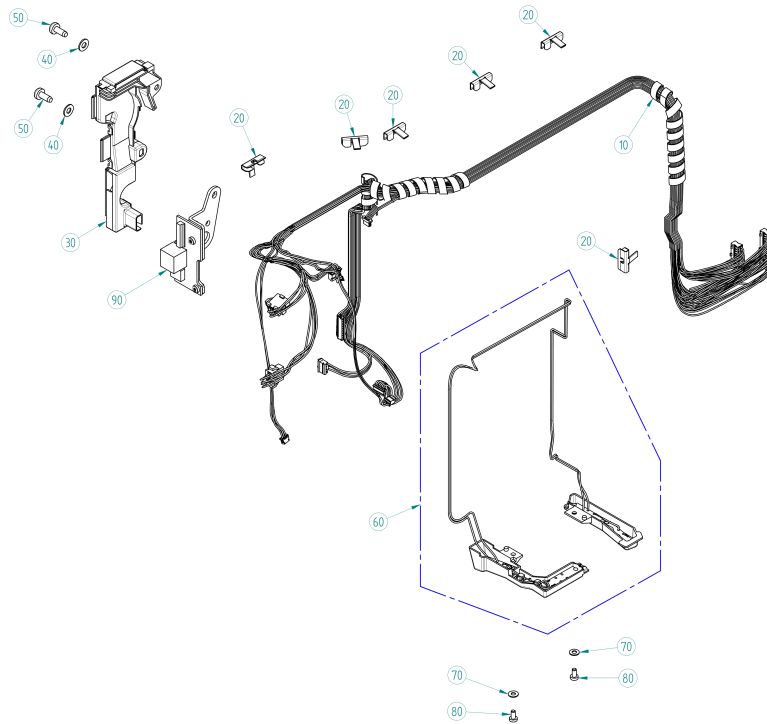

BERNINA 770 QE

Sewing Light

Pos	Item number	Description
10	1068727100	Cable Harness Top
20	0323417000	Clip Cpl
30	0322055200	Cable Channel
40	22954113++	Flat Washers 4.2/9x1 black
50	0078865043	Socket Pan Head Thread Forming Screws M4x10 DIN7500 - BN13916 Art-No. 2027593
60	0337777300	Sewing Light Cpl.
70	22951923++	Flat Washer d3.2/D 7xs0.5
80	0077525031	Head Cap Screw Torx M3x6 ISO 14580 - BN4850 Art- No. 1145929
90	0319697100	Holding Sheet Cpl