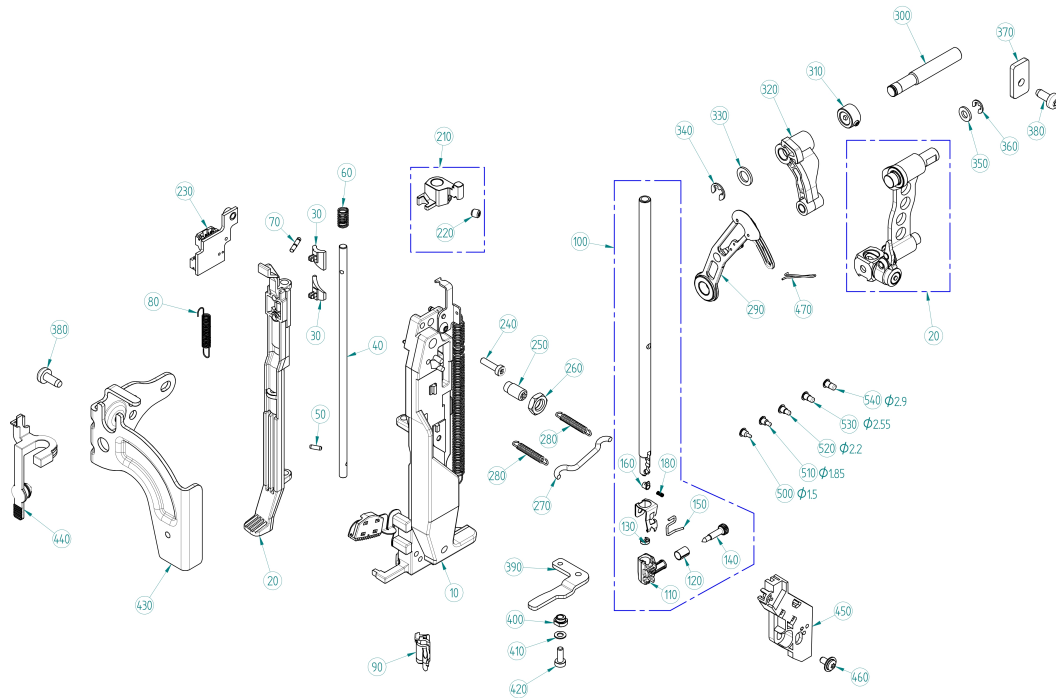

BERNINA 770 QE

Needlebar Support with Threader

Pos	Item number	Description
320	0336665100	Steering
330	23001213++	Flat Washer d6.2xD10xs1
340	23501453++	Circlips For Shafts d1 4 DIN6799 - BN809 Art-No.1284657
350	0312675015	Shim Rings d4xD8x1.0 DIN 988 - BN1976 Art-No.3045635
360	23501153++	Circlips For Shafts d1 3.2 DIN6799 - BN809 Art-No.1284649
370	0049205100	Clamp
380	0078865043	Socket Pan Head Thread Forming Screws M4x10 DIN7500 - BN13916 Art-No. 2027593
390	0049075101	Adjusting Arm
400	0322385000	0322385_00
410	22951413++	Washer d3.2 x D6 x s0.5
420	0077525032	Head Cap Screw Torx M3x8 ISO 14580 - BN4850 Art-No. 1145932
430	0336685000	Head Frame
440	0316505000	Rubber Guard
450	0316087001	Housing Cpl
460	0337325000	Lens Screw With Hexagon Round
470	0351485000	Spring Clip
500	0326675000	Needle Stop Screw
510	0326675001	Needle Stop Screw
520	0326675002	Needle Stop Screw
530	0326675003	Needle Stop Screw
540	0326675004	Needle Stop Screw