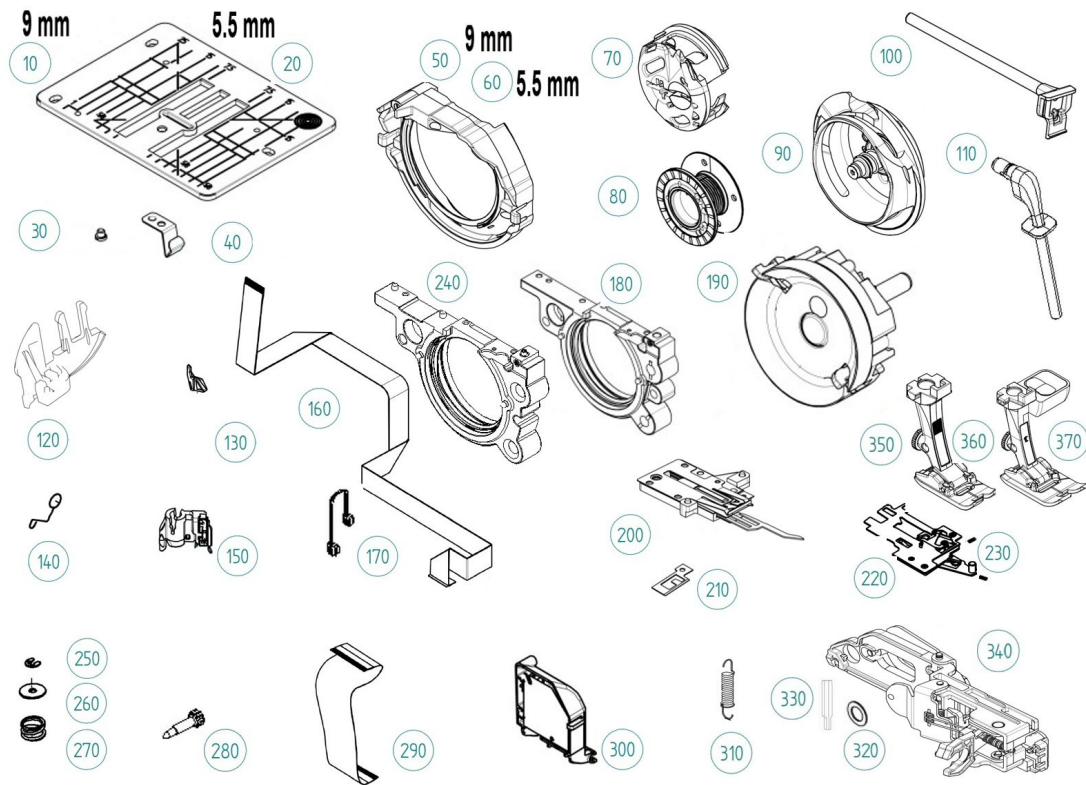

BERNINA 770 QE

7 Series Recommended Spare Parts for Dealers

Pos	Item number	Description
10	0340197007	Stitch Plate Cpl. standard 9mm with hack
20	0340197006	Stitch Plate Cpl. Feed dog 5,5mm / ZZ 5,5mm with hack
30	20500223++	Slotted Machine Screw M2x1.8 nickel-plated
40	0078755200	Clip
40	0078755300	Clip
50	0356905200	Hook Race Cover (9mm)
60	0356915200	Hook Race Cover (5,5mm)
70	0353697500	Bobbin Case Preasm. sewing
80	0334365400	Bobbin
80	0334365500	Bobbin
90	0349007300	Hook Body Cpl.
100	0330385000	Spool Support
110	0330367000	Spool Support Pin Turnable Cpl.
120	0345677000	Thread Cutter Cpl.
130	0317697300	Thread Cutter Cpl
140	0079545401	Regulator Spring
150	0337927100	Threader Head Packed Semi-automatic
160	0362747400	Spare-set Cable B7-serie
160	0362717200	Spare-set Cable B7-serie
170	0328655000	Cable Cpl.
180	0343937005	Sparepart-set Hook Guideway with calotte disc
190	1028397500	Hook Driver Cpl HD hybrid
200	1040987000	Stitch-Plate Carrier Preasm
200	1040987100	Stitch Plate Carrier Preasm
210	0334285100	Blade
220	0335757300	Base Plate Cpl with thread-brake
220	0334417100	Thread Guide Cpl
230	0335785000	Spring
240	1046897100	Hook-Guideway cpl
240	1046897200	Hook Guideway cpl
250	23500553	LOCK RING BENZING 1.5
260	22950213	washer
270	0335395100	Spring