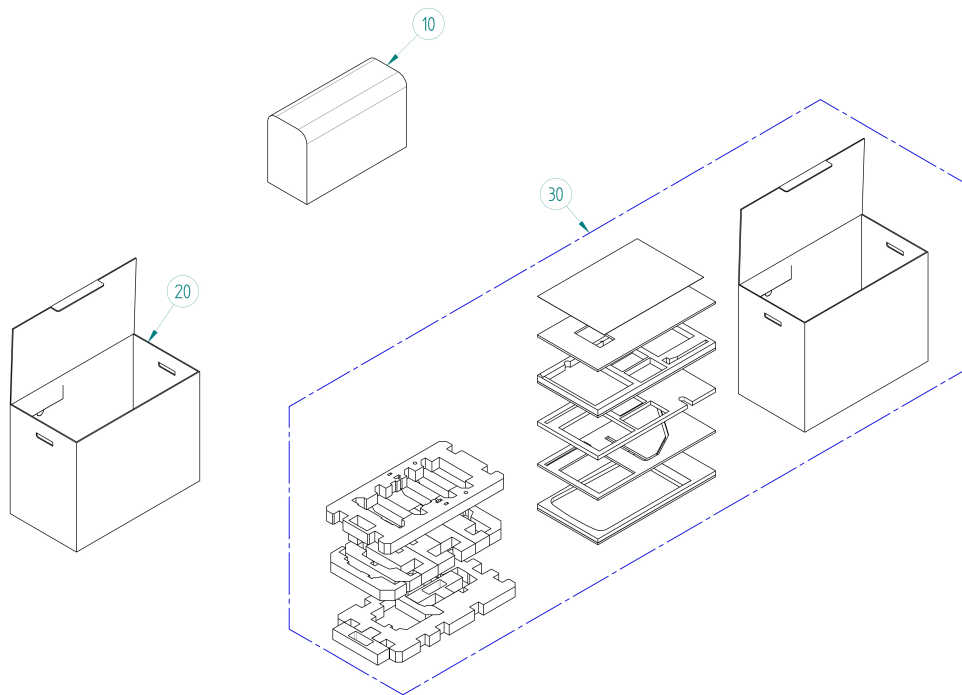

BERNINA 770 QE

Packaging

Pos	Item number	Description
10	0338025100	Dust Cover B7xx
20	0349185101	Cardboard Box
30	1056037002	Package Set B7-Series