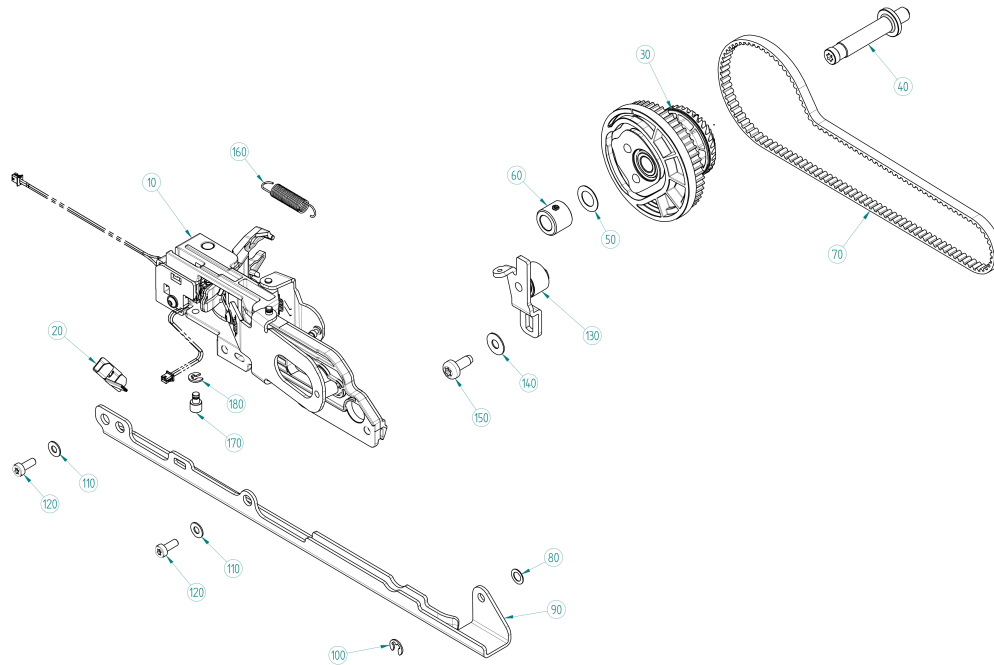

BERNINA 770 QE

Carriage

Pos	Item number	Description
10	0335747200	Coupler Carriage Asm asm
20	0323417000	Clip Cpl
30	0335147100	Belt Pulley Preassembled
40	0333155000	Belt Drive Shaft
50	22960443++	Washer d7.2/D12xs0.3
60	0333147000	Adjusting Ring Cpl.
70	0309555202	Toothed Belt HTD-384-3M CXP III
80	0078955012	Synthetic Washer 4,3 x 7 x 0,3
90	0334305100	Connecting Link
100	23501153++	Circlips For Shafts d1 3.2 DIN6799 - BN809 Art-No.1284649
110	22952013++	Flat Washers M3 ISO 7089 - BN14683 Art-No. 1729241
120	0077525032	Head Cap Screw Torx M3x8 ISO 14580 - BN4850 Art-No. 1145932
130	0331087000	Belt Tightener Cpl
140	22953723++	Washer d4.1xD10xs0.5
150	0078865043	Socket Pan Head Thread Forming Screws M4x10 DIN7500 - BN13916 Art-No. 2027593
160	0337585100	Tension Spring De=6 L0=30,25 d=0,6
170	0337685000	Bolt With Pass
180	23500853++	Circlips For Shafts d1 2.3 DIN6799 - BN809 Art-No.1284630