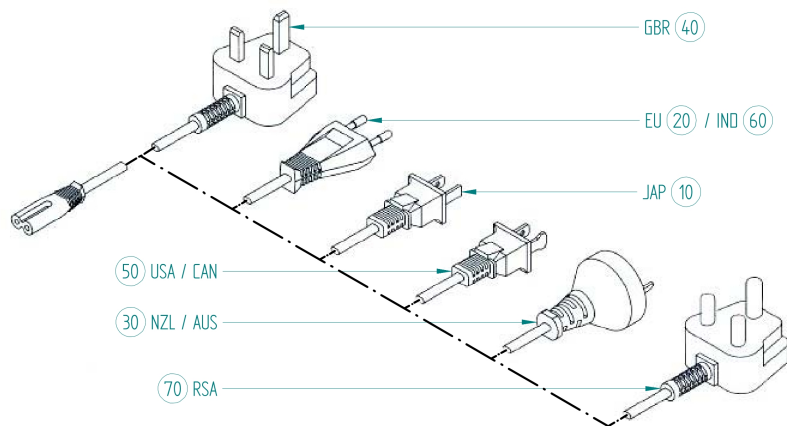

BERNINA 770 QE

Foot Control

Pos	Item number	Description
4	0079887501	FOOT CONTROLLER CLASSIC-LV1
1	1046637000	Foot Controller with Back Kick
3	0082655000	HOLDER
4	0026985001	Foot
5	0082957100	FOOT CONTROL CABLE SET
6	0026437000	Slidegate Valve Of Cpl.
7	325278030+	CONTACT PLATE
8	325355031+	TRACER PIN
9	25503303++	PRESSURE SPRING
10	25570103++	PRESSURE SPRING
11	325371030+	PRESSURE YOKE
12	0026457204	Footstep Disk Housing Cpl Footstep NCS (CLASSIC) Housing NCS
13	0026515002	Bride
14	20302323++	CYL. SCREW
15	0079875201	Wire Plate

BERNINA 770 QE

Power Plug

Pos	Item number	Description
10	0079287004	Power Cord Cpl. Japan
20	0079287303	Power Cord Cpl. Europe
30	0079287002	Power Cord Cpl. New Zealand / Australia
40	0079287001	Power Cord Cpl. Great Britain
50	0079287300	Power Cord Cpl. USA / CAN
60	0079287000	Power Cord India
70	0079287405	Power Cord Cpl. South Africa