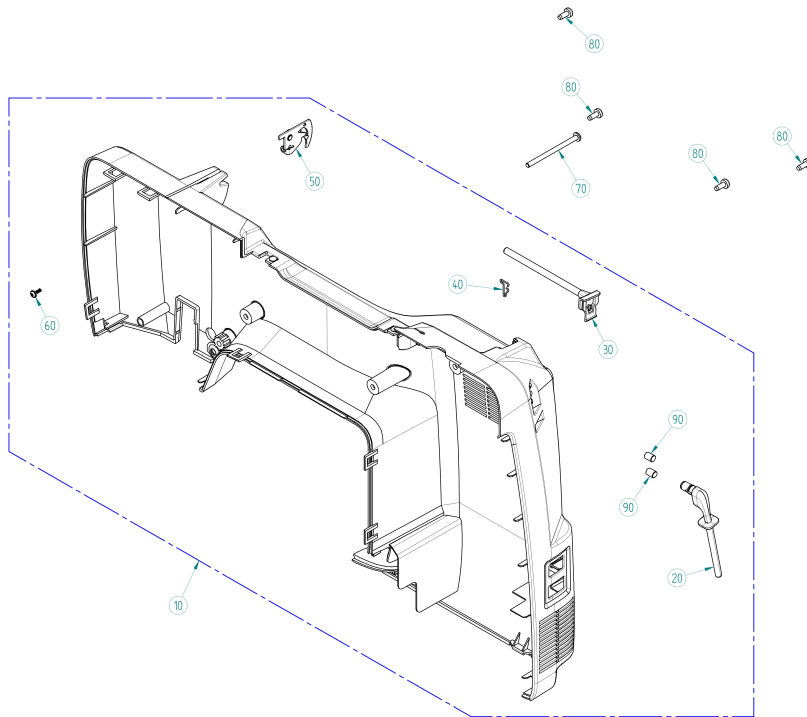

BERNINA 770 QE

Rear Cover

Pos	Item number	Description
10	0331287200	Rear Cover Cpl without Thread Insert
20	0330367000	Spool Support Pin Turnable Cpl.
30	0330385000	Spool Support
40	0330425000	Eye Hook
50	1037387000	Thread Guide Cpl
60	0329905022	Delta Pt Round Washer Head Screw With Torx 3x 8
70	0332075054	Button Head Screw Torx M4x 60 Bn5687
80	0078865043	Socket Pan Head Thread Forming Screws M4x10 DIN7500 - BN13916 Art-No. 2027593
90	0330375000	Magnet